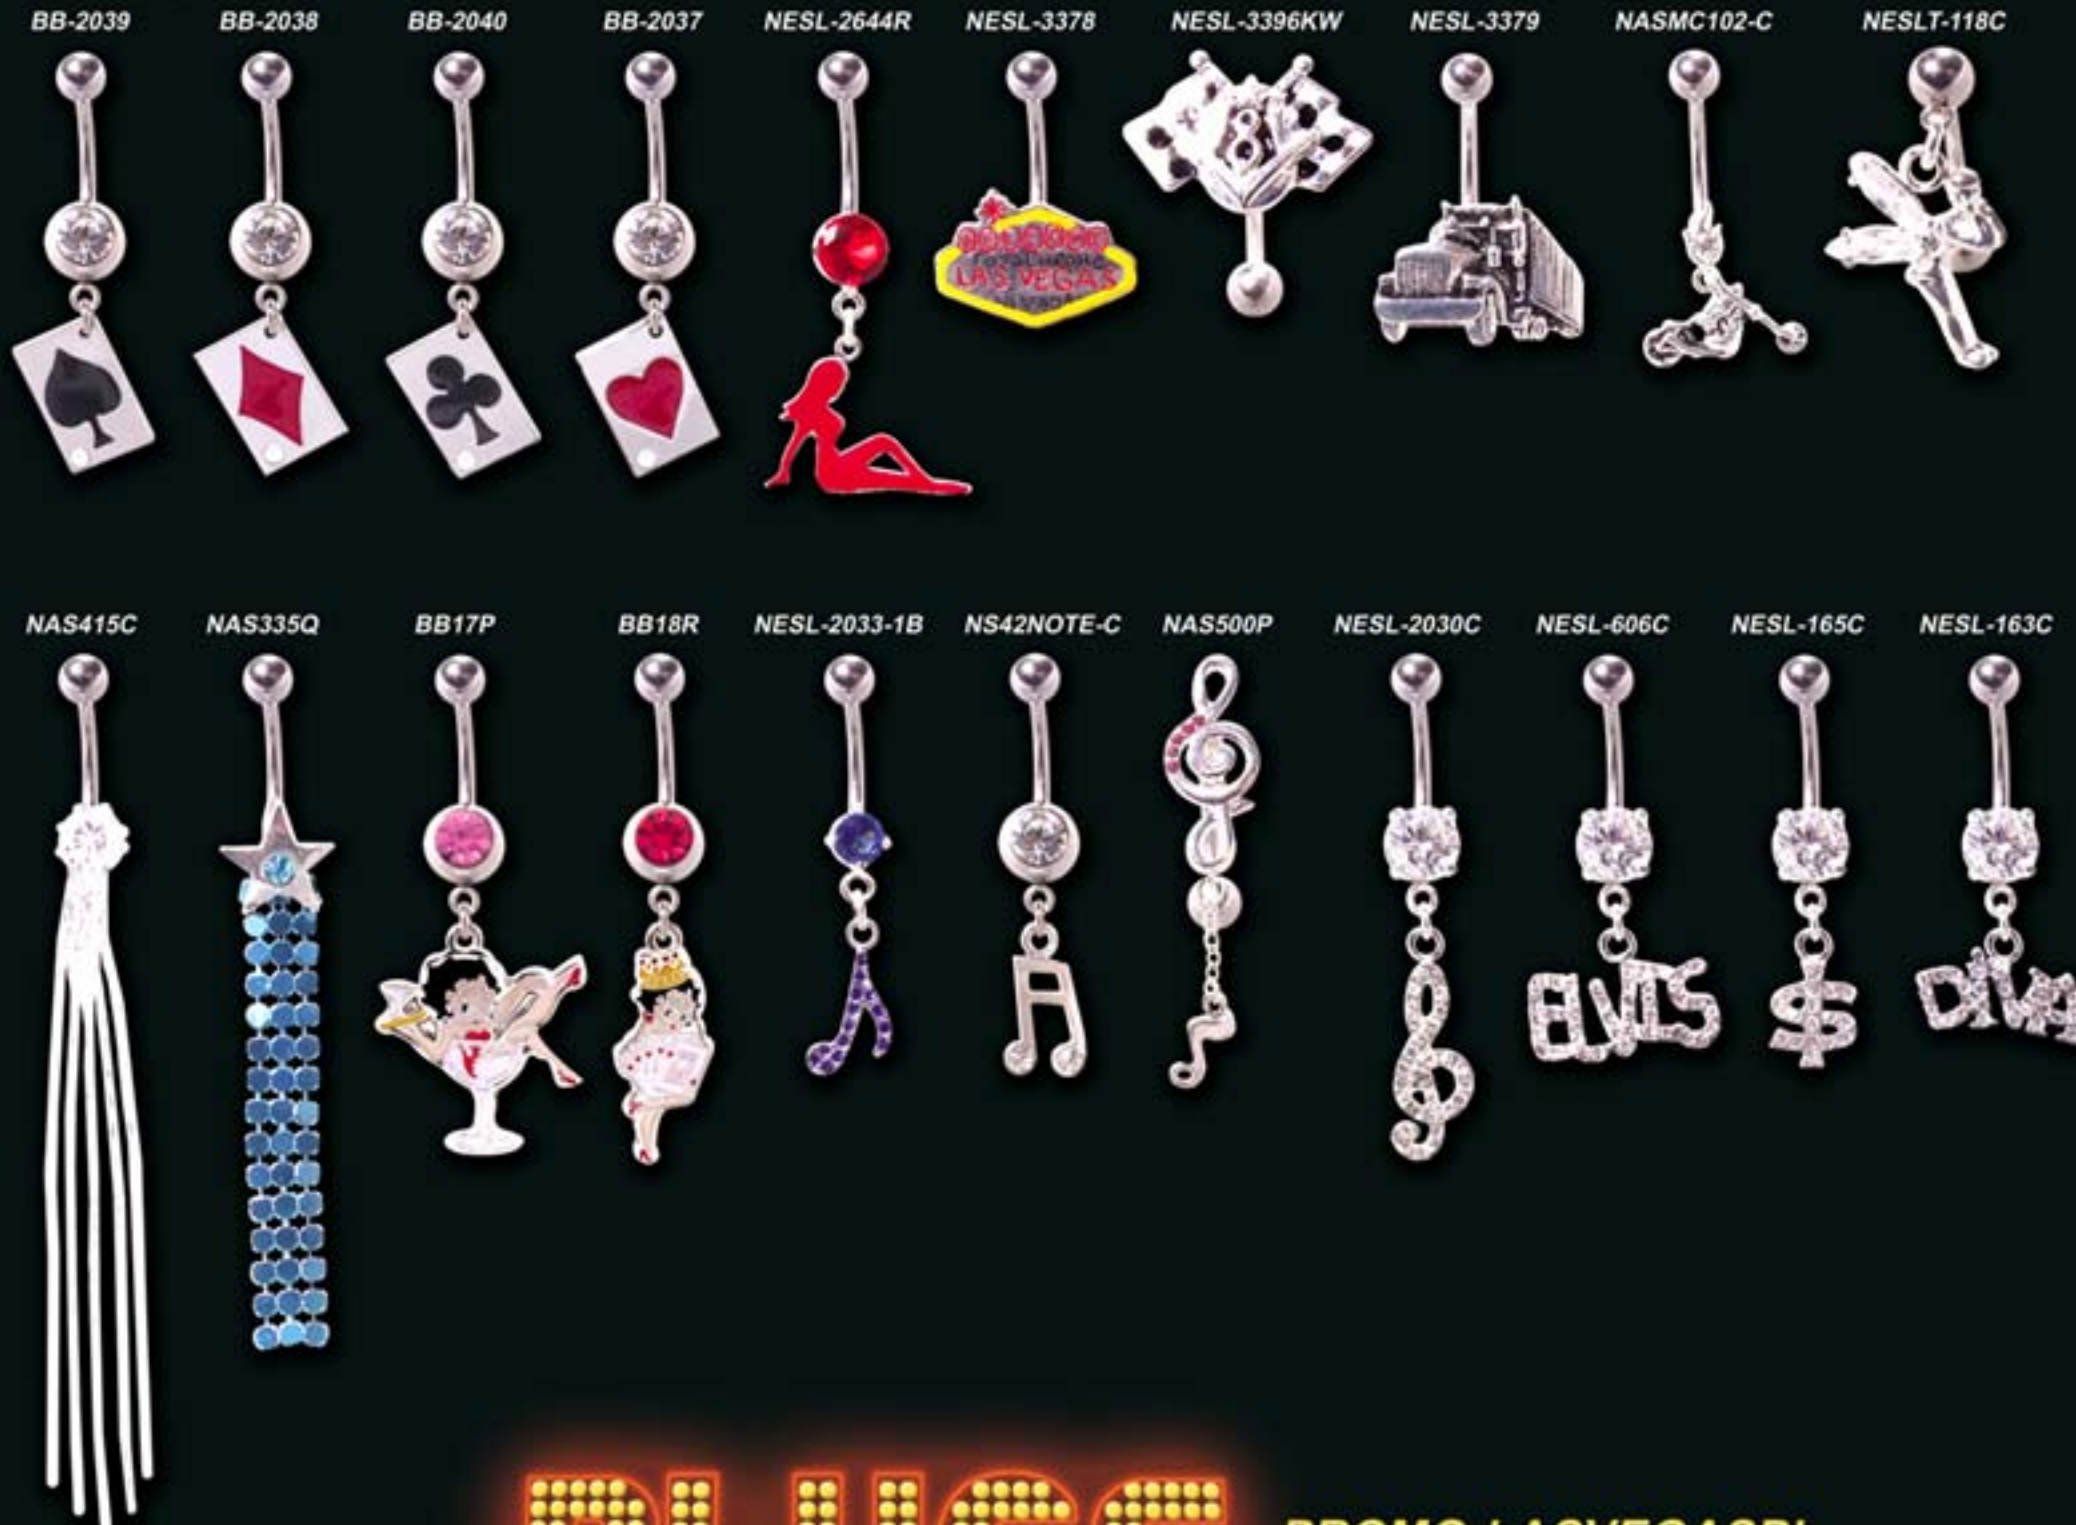

VIVA LAS VEGAS

All 14 gauge

PLUGS

PROMO-LASVEGASPL
12 pairs for $72.